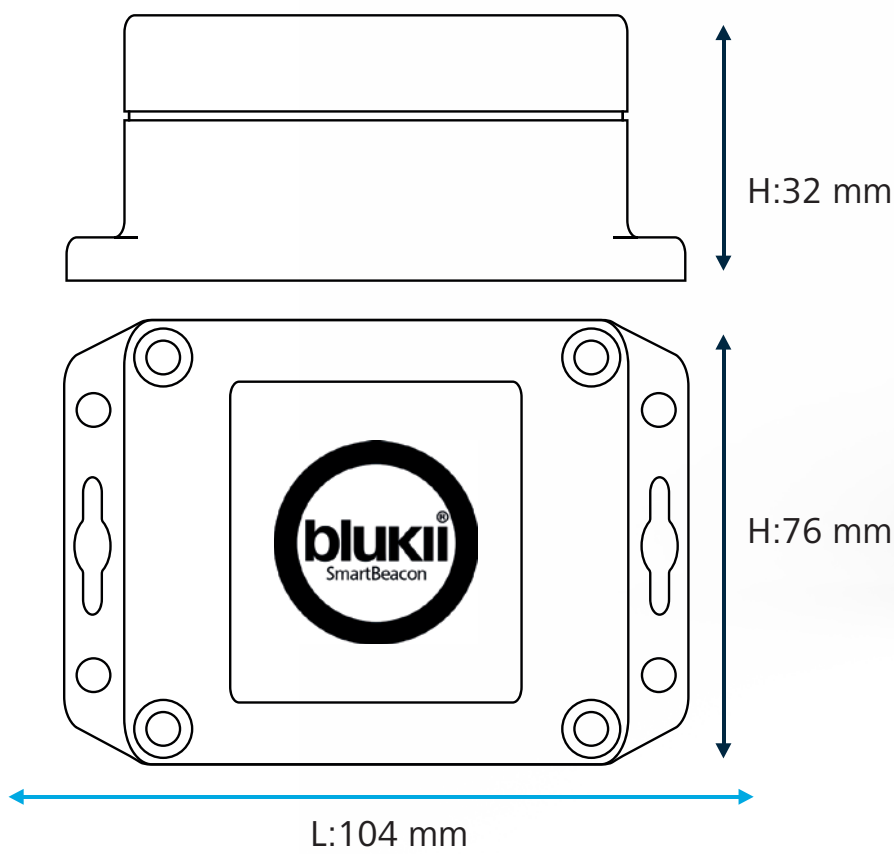

blukii Smart BeaconBox 5400 / 10800

Housing:

Measurements: 104 x 76 x 32mm
 Environment: Outdoor
 Standard of protection: IP 65
 Farbe: Weiss
 Front-Print : blukii card
 blukii point
 Side-Print: Settings (Laser)
 blukii ID (Laser)

Circuit Board :

Design: Large + carrier board

Add ons:

Pushbutton
 Red LED
 Customizable card
 Buzzer (optionally)

Advertising-Protocol:

Beacon: iBeacon
 Eddystone UID
 Eddystone TLM
 Eddystone URL

Micro-Controller:

Name: TI CC 2640
 Core: MO & Cortex M3
 Clock: 48 Mhz
 Ram: 20 Kb
 Flash-Memory: 128 Kb

Transmission-Power:

Bluetooth: Min -20 dbm to Max +5 dbm

Range:

Bluetooth: approx. 100m

Power supply::

Battery: 2x AA
 Capacity: 5400 mAh / 19,4 Wh
 Battery type: Lithium-Ion
 Operating temp: -55°C / +85°C

Advertising in seconds	0,1	0,5	1
Theoretical lifetime in years at room temperature	1,03	5,17	10*

* chemical lifetime max. 10 years

Battery: 4x AA
 Capacity: 10800 mAh / 38,8 Wh
 Battery type: Lithium-Ion
 Operating temp: -55°C / +85°C